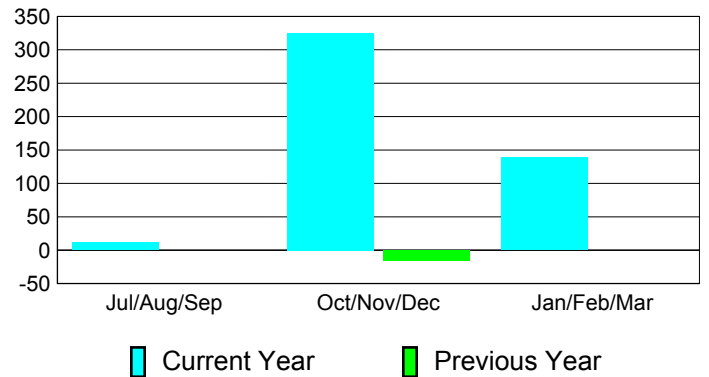

**Membership Results
2010-2011**

**Membership
2009-2010**

Month	Net Memb Goal	Actual New Memb	Actual Dropped Memb	Gain/Loss of Memb	Gain/Loss of Memb
Jul/Aug/Sep		14	-2	12	0
Oct/Nov/Dec		325	0	325	-16
Jan/Feb/Mar		163	-24	139	0
Totals		502	-26	476	-16

Membership Results 2010-2011

Goal, New, Dropped, Gain/Loss

Comparison of Membership Gain/Loss

Current Year Compared to the Previous Year

Gender Comparison 2010-2011

Jul/Aug/Sep

Oct/Nov/Dec

Jan/Feb/Mar