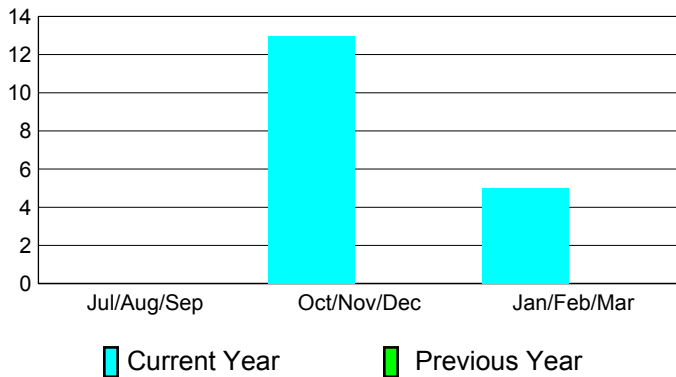

2010-2011 GMT Reports for District (or Undistricted) **District 387**

GMT: **PAUL CHOR HO FAN**

Location: **CHINA**

GMT CA: **5**

CLUBS

**Club Results
2010-2011**

**Clubs
2009-2010**

Month	New Club Goal	Actual New Clubs	Actual Dropped Clubs	Gain/Loss of Clubs	Gain/Loss of Clubs
Jul/Aug/Sep		0	0	0	0
Oct/Nov/Dec		13	0	13	0
Jan/Feb/Mar		5	0	5	0
Totals		18	0	18	0

Club Results 2010-2011

Goal, New, Dropped, Gain/Loss

Comparison of Club Gain/Loss

Current Year Compared to the Previous Year

YTD Status Quo Clubs 2010-2011

Status Quo Clubs Compared to Status Quo Members

MEMBERSHIP