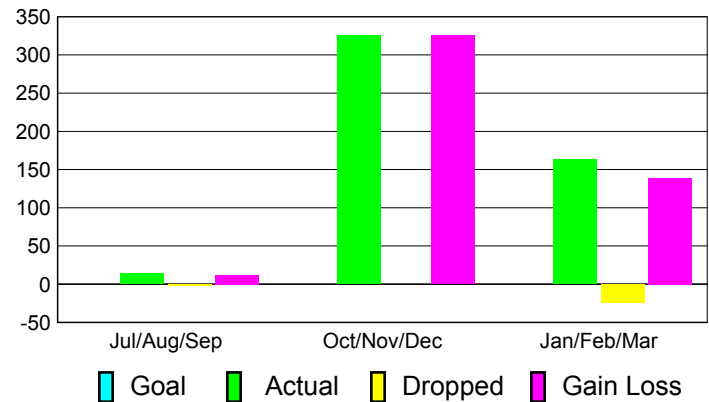

Membership Results 2010-2011

Goal, New, Dropped, Gain/Loss

Comparison of Membership Gain/Loss

Current Year Compared to the Previous Year