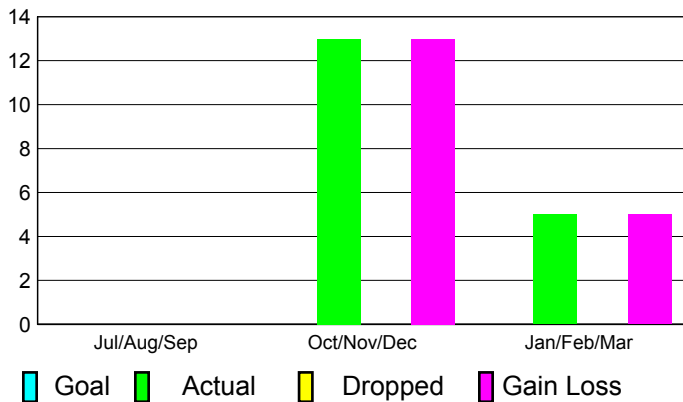

2010-2011 GMT Reports for District (or Undistricted) **District 387**

GMT: **PAUL CHOR HO FAN**

Location: **CHINA**

GMT CA: **5**

CLUBS

**Club Results
2010-2011**

**Clubs
2009-2010**

Month	New Club Goal	Actual New Clubs	Actual Dropped Clubs	Gain/Loss of Clubs	Gain/Loss of Clubs
Jul/Aug/Sep		0	0	0	0
Oct/Nov/Dec		13	0	13	0
Jan/Feb/Mar		5	0	5	0
Totals		18	0	18	0

Club Results 2010-2011

Goal, New, Dropped, Gain/Loss

Comparison of Club Gain/Loss

Current Year Compared to the Previous Year

YTD Status Quo Clubs 2010-2011

Status Quo Clubs Compared to Status Quo Members

MEMBERSHIP